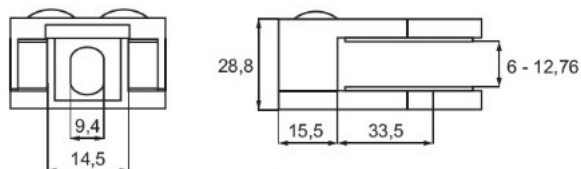

PRODUCT SHEET

Description:

Glass Clamp "Oval-L" 45x63x29mm, SS316-Brushed, Flat, 6-12,76mm Glass Thickness, No Safety Pin & No Cushions, (Cushion Model B) Max Load Capacity Pr.Pcs: 25Kg

Item number:

22.10.620-0

Units	Box	Carton	HS Code	Barcode
Pcs.	4	40	8302419000	
				5704866476478

SS-316 # 22.10.620-0

SS-304 # 22.10.620-9

Cushions for stainless steel models

MODEL „B“	Glass thickness	Glass Type	Cushion mm	Item No.:
	6	mono	2 x 6,32	22.10.629-0
	6,76	Lam.	2 x 5,80	22.10.628-0
	8	mono	2 x 5,25	22.10.627-0
	8,76	Lam.	2 x 4,80	22.10.626-0
	10	mono	2 x 4,23	22.10.625-0
	10,76	Lam.	2 x 3,75	22.10.624-0
	12	mono	2 x 3,20	22.10.624-5
	12,76	Lam.	2 x 2,90	22.10.624-6