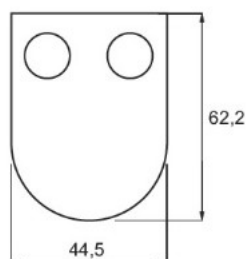

PRODUCT SHEET

Description:

Glass Clamp "Oval-L" 45x63x29mm, SS316-Brushed, Flat, 6-12,76mm Glass Thickness, No Safety Pin & No Cushions, (Cushion Model B) Max Load Capacity Pr.Pcs: 25Kg

Item number:

22.10.620-0

Units	Box	Carton	HS Code	Barcode
Pcs.	4	40	8302419000	
				5704866476478

SS-316 # 22.10.620-0

SS-304 # 22.10.620-9

Cushions for stainless steel models

MODEL „B“	Glass thickness	Glass Type	Cushion mm	Item No.:
	6	mono	2 x 6,32	22.10.629-0
	6,76	Lam.	2 x 5,80	22.10.628-0
	8	mono	2 x 5,25	22.10.627-0
	8,76	Lam.	2 x 4,80	22.10.626-0
	10	mono	2 x 4,23	22.10.625-0
	10,76	Lam.	2 x 3,75	22.10.624-0
	12	mono	2 x 3,20	22.10.624-5
	12,76	Lam.	2 x 2,90	22.10.624-6